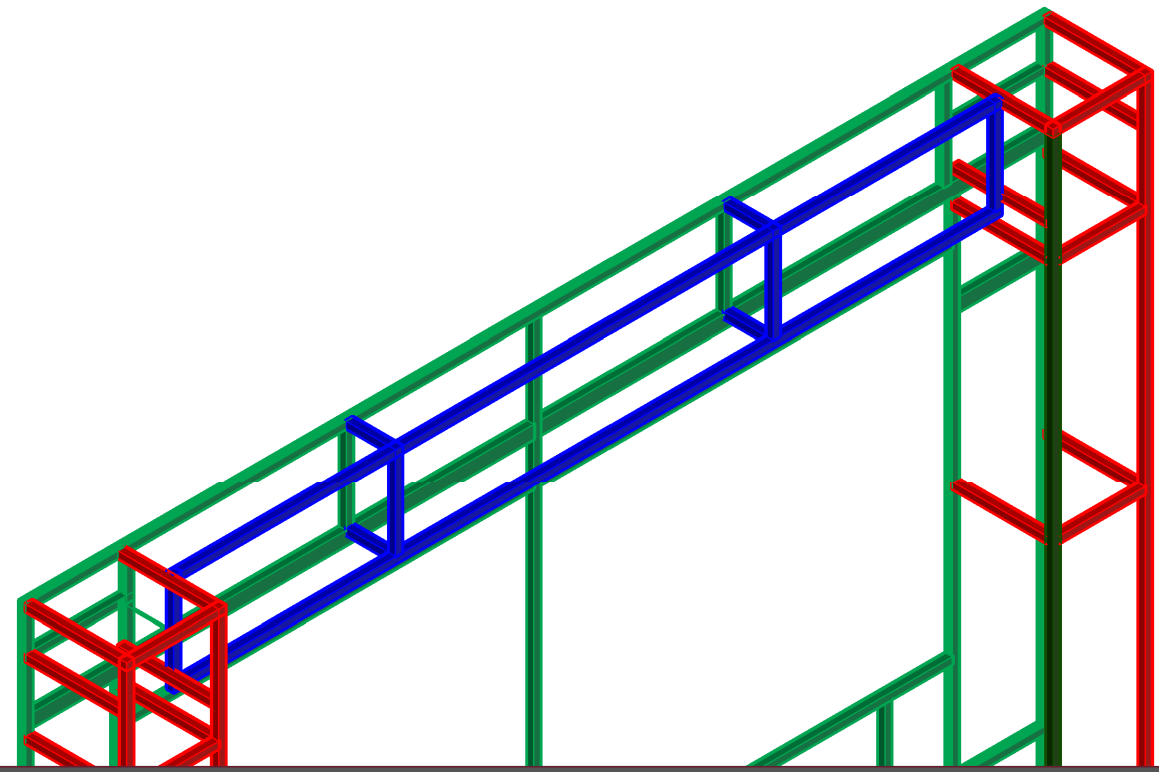

College of Fine Arts, School for Theatre, Film, & Television

University of Arizona  
Marroney Theatre

JOHN PROCTOR IS THE  
VILLAIN

JPTV Gas Station Unit  
(Wall A)

LINE STYLE KEY		3/4" Ply	Designer: Kelsey Coleman Date: 01/01/2025
		1/4" Luan	
		1x	
		2x4	
Steel			Director: Tricia Matthews Technical Director: Riley Bahshshone & Sean Goebel Drafted By: Riley Bahshshone
Phantom			
Hidden			
Foam			

**Notes**

- Steel is 3/4" x 3/4" box tube and 3/4" x 1 1/2" box tube.
- BE SURE TO DOUBLE CHECK STILES, RAILS, & TOGGLES
- Measure twice, cut once :)
- Attach facing on Columns FIRST before facing the wall.
- PLEASE NOTE COLORS ARE NOT ACCURATE TO MATERIAL ON THIS SHEET.

Plate #1

4 of 4

**Wall A Framing Together:**  
*Scale: 1/2" = 1'-0"*  
Build 1