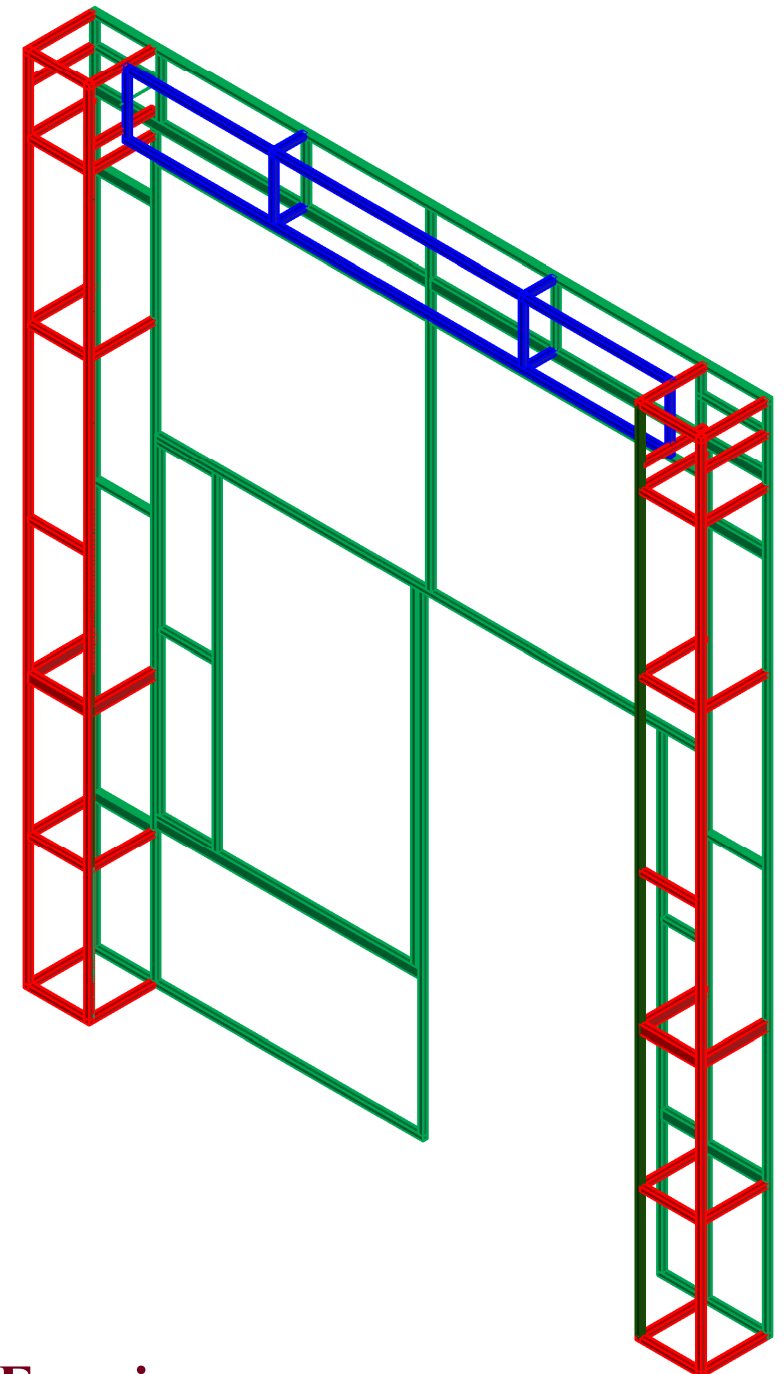

College of Fine Arts, School for Theatre, Film, & Television

University of Arizona  
Marroney Theatre

JOHN PROCTOR IS THE  
VILLAIN

JPTV Gas Station Unit  
(Wall A)

LINE STYLE KEY		3/4" Ply	Designer: Kelsey Coleman Date: 01/01/2025
		1/4" Luan	
		1x	
		2x4	
Steel			Director: Tricia Matthews Technical Director: Riley Bahshshone & Sean Goebel Drafted By: Riley Bahshshone
Phantom			
Hidden			
Foam			

**Notes**

- Steel is 3/4" x 3/4" box tube and 3/4" x 1 1/2" box tube.
- BE SURE TO DOUBLE CHECK STILES, RAILS, & TOGGLES
- Measure twice, cut once :)
- Attach facing on Columns FIRST before facing the wall.
- PLEASE NOTE COLORS ARE NOT ACCURATE TO MATERIAL ON THIS SHEET.

Plate #1

4 of 4

**Wall A Framing Together:**  
*Scale: 1/2" = 1'-0"*  
Build 1