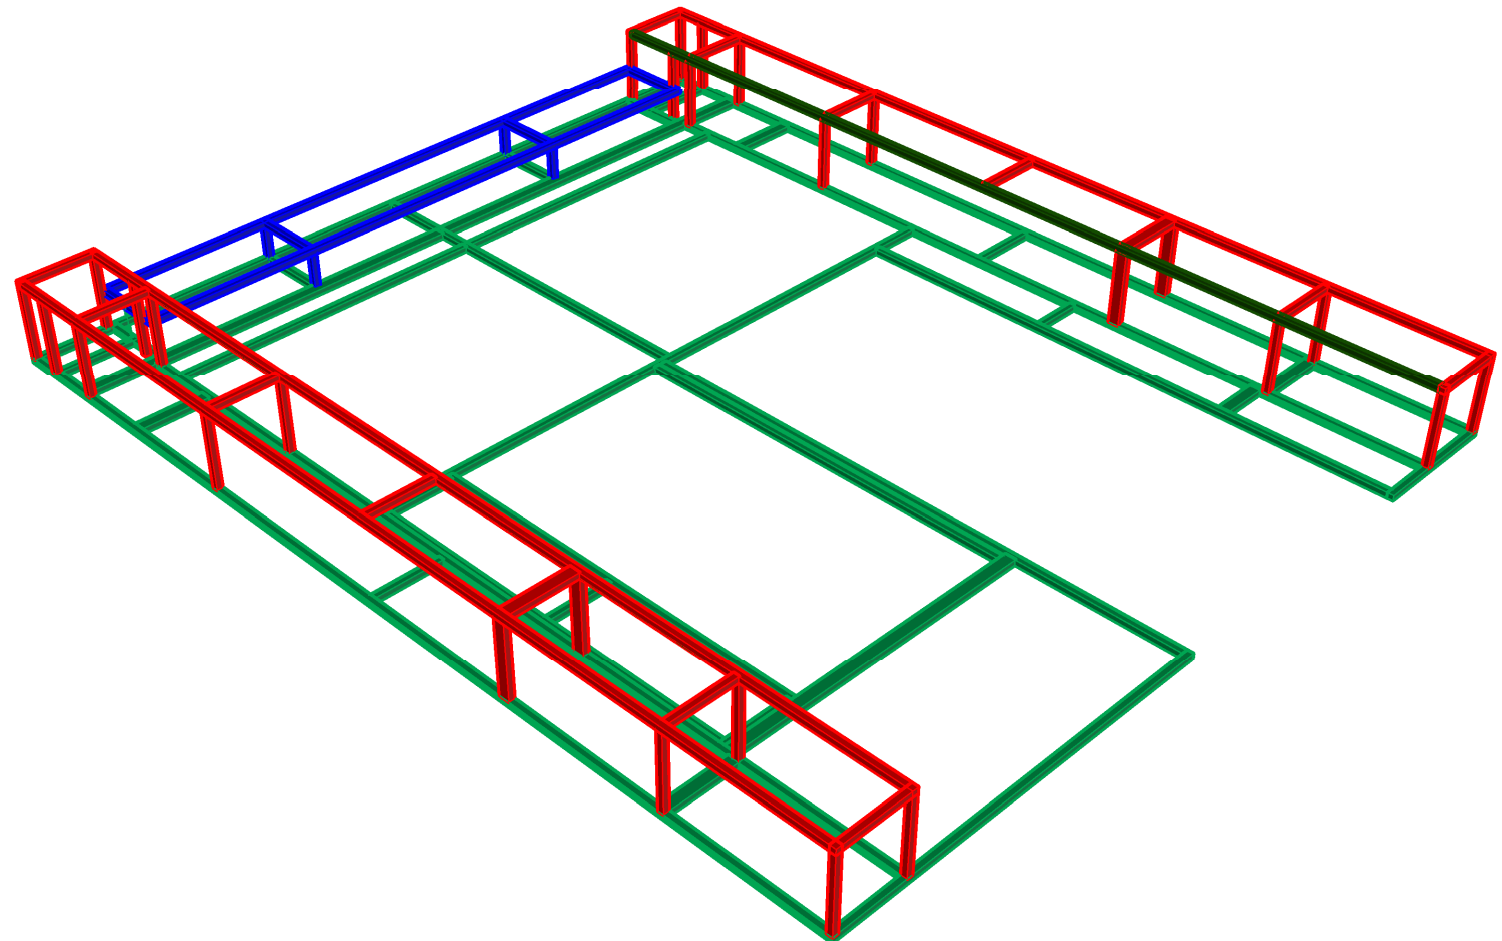

College of Fine Arts, School for Theatre, Film, & Television

University of Arizona  
Marroney Theatre

JOHN PROCTOR IS THE  
VILLAIN

JPTV Gas Station Unit  
(Wall A)

LINE STYLE KEY		3/4" Ply	Designer: Kelsey Coleman Date: 01/01/2025
		1/4" Luan	
		1x	
		2x4	
Steel			Director: Tricia Matthews Technical Director: Riley Bahshshone & Sean Goebel Drafted By: Riley Bahshshone
Phantom			
Hidden			
Foam			

**Notes**

- Steel is 3/4" x 3/4" box tube and 3/4" x 1 1/2" box tube.
- BE SURE TO DOUBLE CHECK STILES, RAILS, & TOGGLES
- Measure twice, cut once :)
- Attach facing on Columns FIRST before facing the wall.
- PLEASE NOTE COLORS ARE NOT ACCURATE TO MATERIAL ON THIS SHEET.

Plate #1

4 of 4

**Wall A Framing Together:**  
*Scale: 1/2" = 1'-0"*  
Build 1